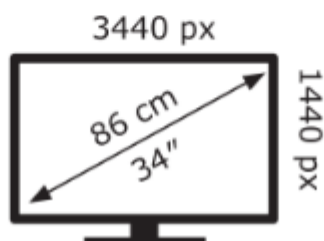

# ENERG

MSI

PRO MP341CQ

**33** kWh/1000h

ABCDEF**G**

**40** kWh/1000h

2019/2013